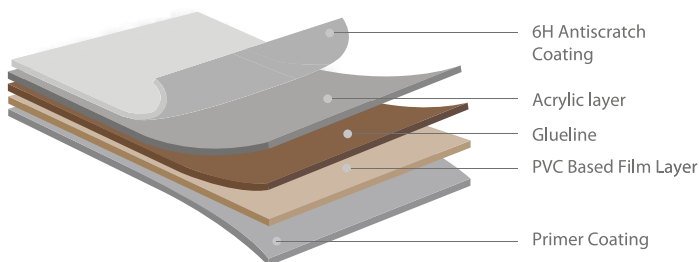

ELLEVATUS
Luxury Wall Panels

EDGE X
HIGH-PERFORMANCE EDGE BANDS

IMPARO
A GLAS APART
3MM ACRYLIC

ESSENCZAA
LACQUERED ADVENT LAMINATE

ALTRAMAXX
THE PERFECT PLANK

ALTRA
THE PERFECT PLANK

RECOMMENDED
ADHESIVE

GERMAN 
TECHNOLOGY