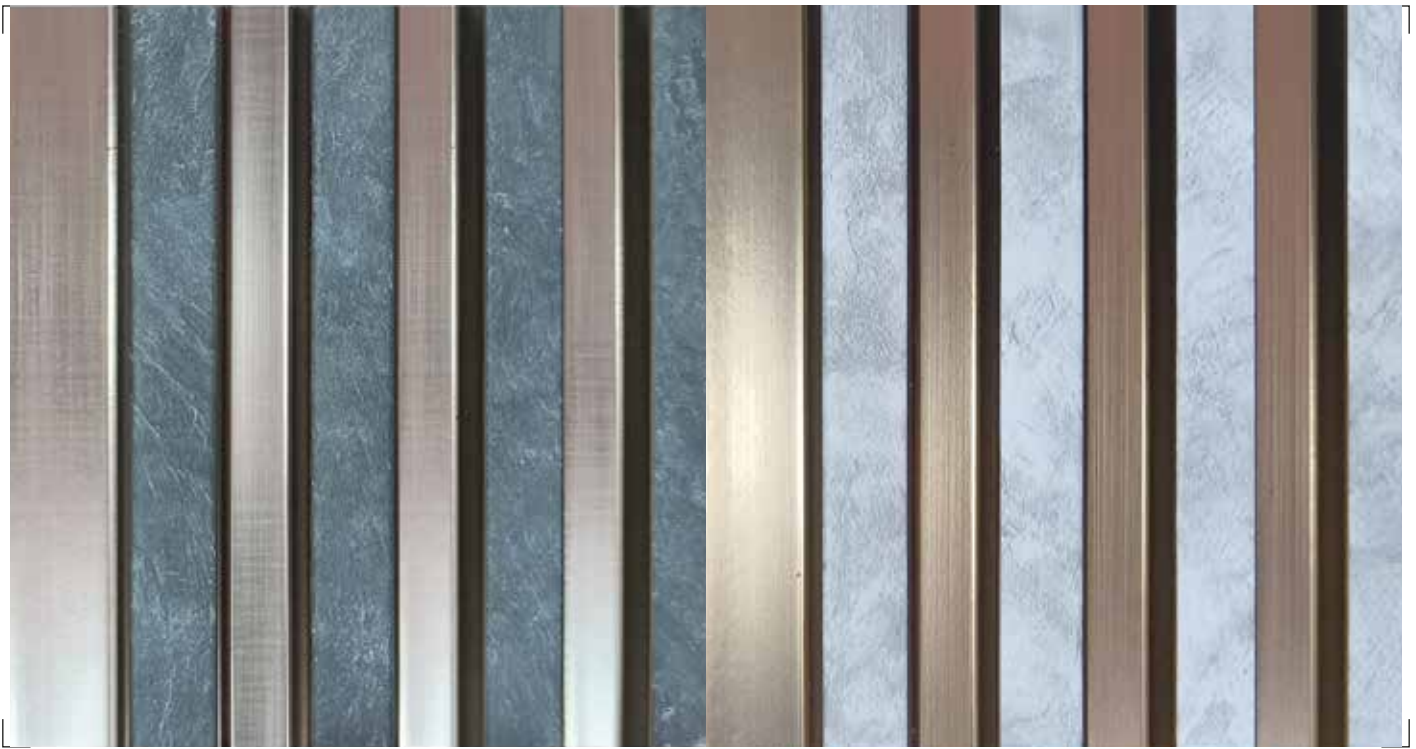

AP - 7106

AP - 7107