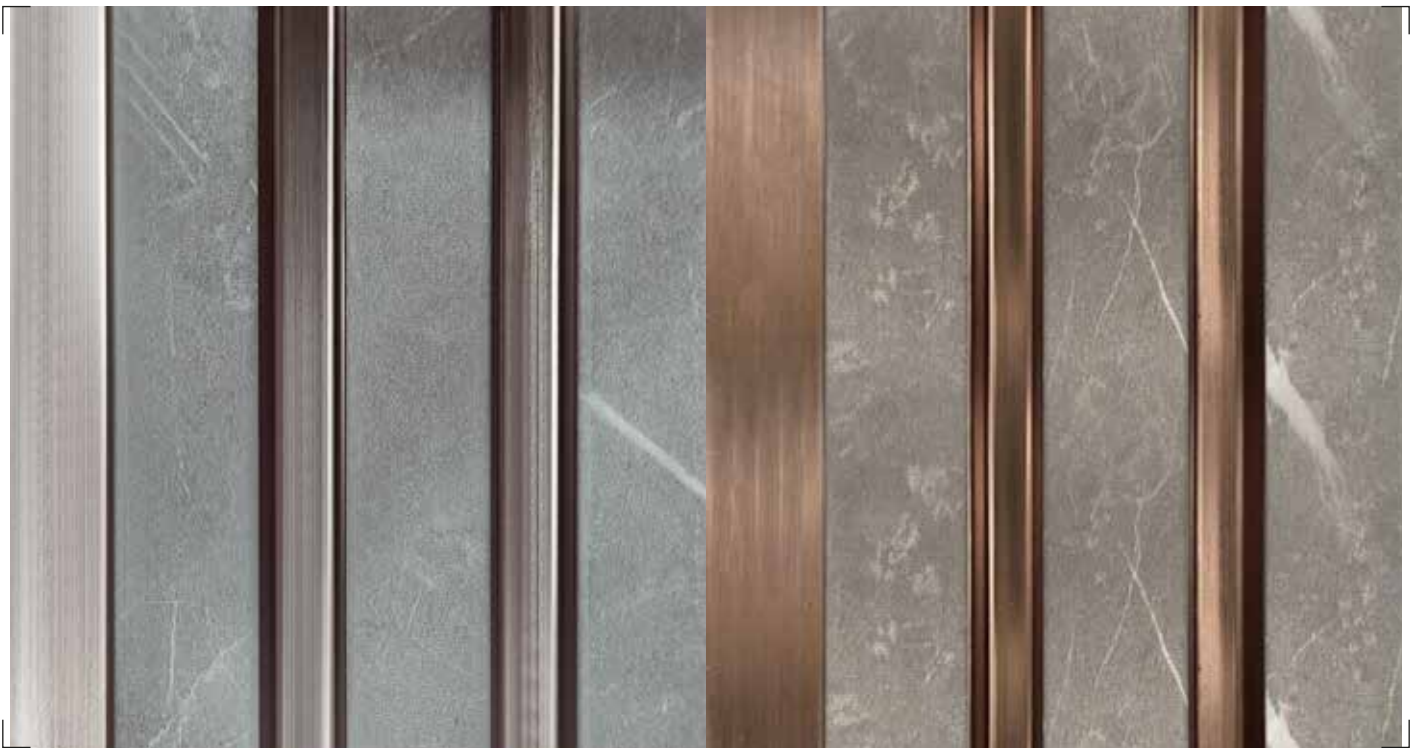

DEXARTE®
Luxury Re-defined

ALTURA MAXX

THE PERFECT PLANK

EDITION II

INDIA'S
FINEST PREMIUM QUALITY
DECORATIVE PLANKS

AP - 7116

AP - 8103

AP - 7115