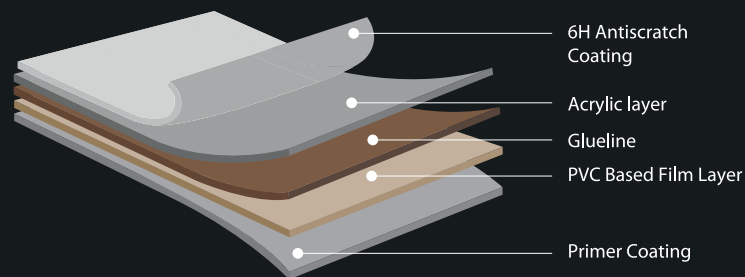

**DEXARTE | LUXELINE**  
2.5 MM ACRYLIC

**ALTRAEX**  
Luxe | Panel

**ELLEVIATUS**  
Luxury Wall Panels

**EDGE X**  
HIGH-PERFORMANCE EDGE BANDS

**AL T U R A**  
THE PERFECT PLANK

**DEXIGLAS CRYSTAL**  
THE GLASS LAMINATE  
2MM ACRYLIC

Mobile App Search : **dexarte**

SCAN QR  
CARE & APPLICATION INSTRUCTIONS

There can be colour variation in material from different batches, it is advised to use same batch material to avoid colour variation.  
Actual colour of the laminate sheet may slightly from the sample in this catalogue.