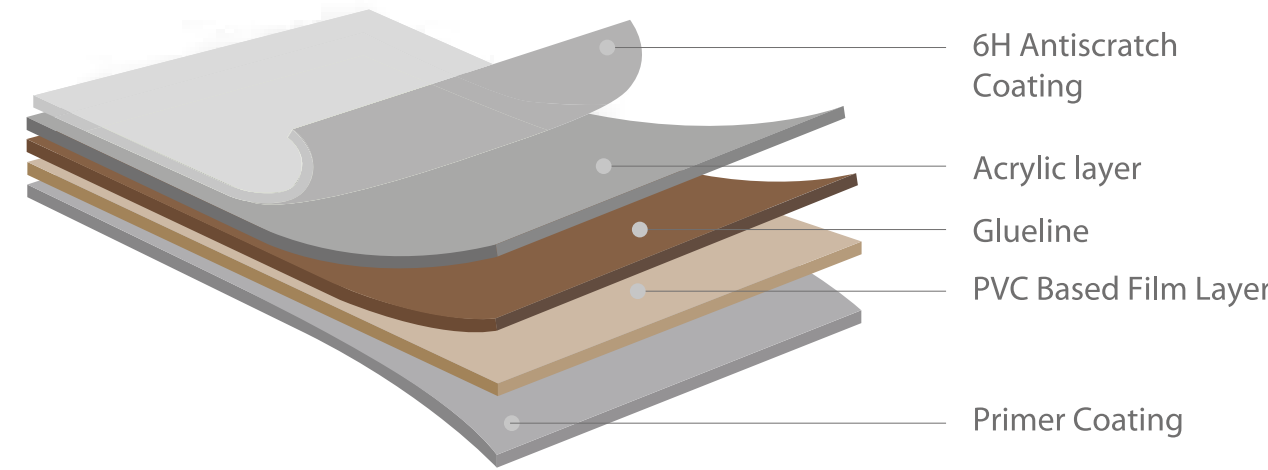

ORNATE
STAINLESS STEEL
LUXE PROFILES

ALTRAEX
Luxe | Panel

ALTRA
THE PERFECT PLANK

SHEET SIZE : 8'X4' | THICKNESS : 2MM / 2.50MM

GERMAN 
TECHNOLOGY

Thank you for choosing DEXARTE, where quality is everyone's responsibility & we don't stop improving.