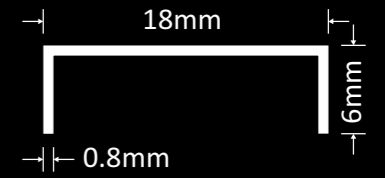

Technical Details

Shaped	U-Shaped
Size	12mm

Gold Mirror

Rosegold Mirror

Silver Mirror

U-Shaped

Technical Details

Shaped	U-Shaped
Size	18mm

Gold Mirror

Rosegold Mirror

Crystal Studded Profile

Technical Details

Shaped

Size 12mm

OP1233 Gold

OP1233 Silver