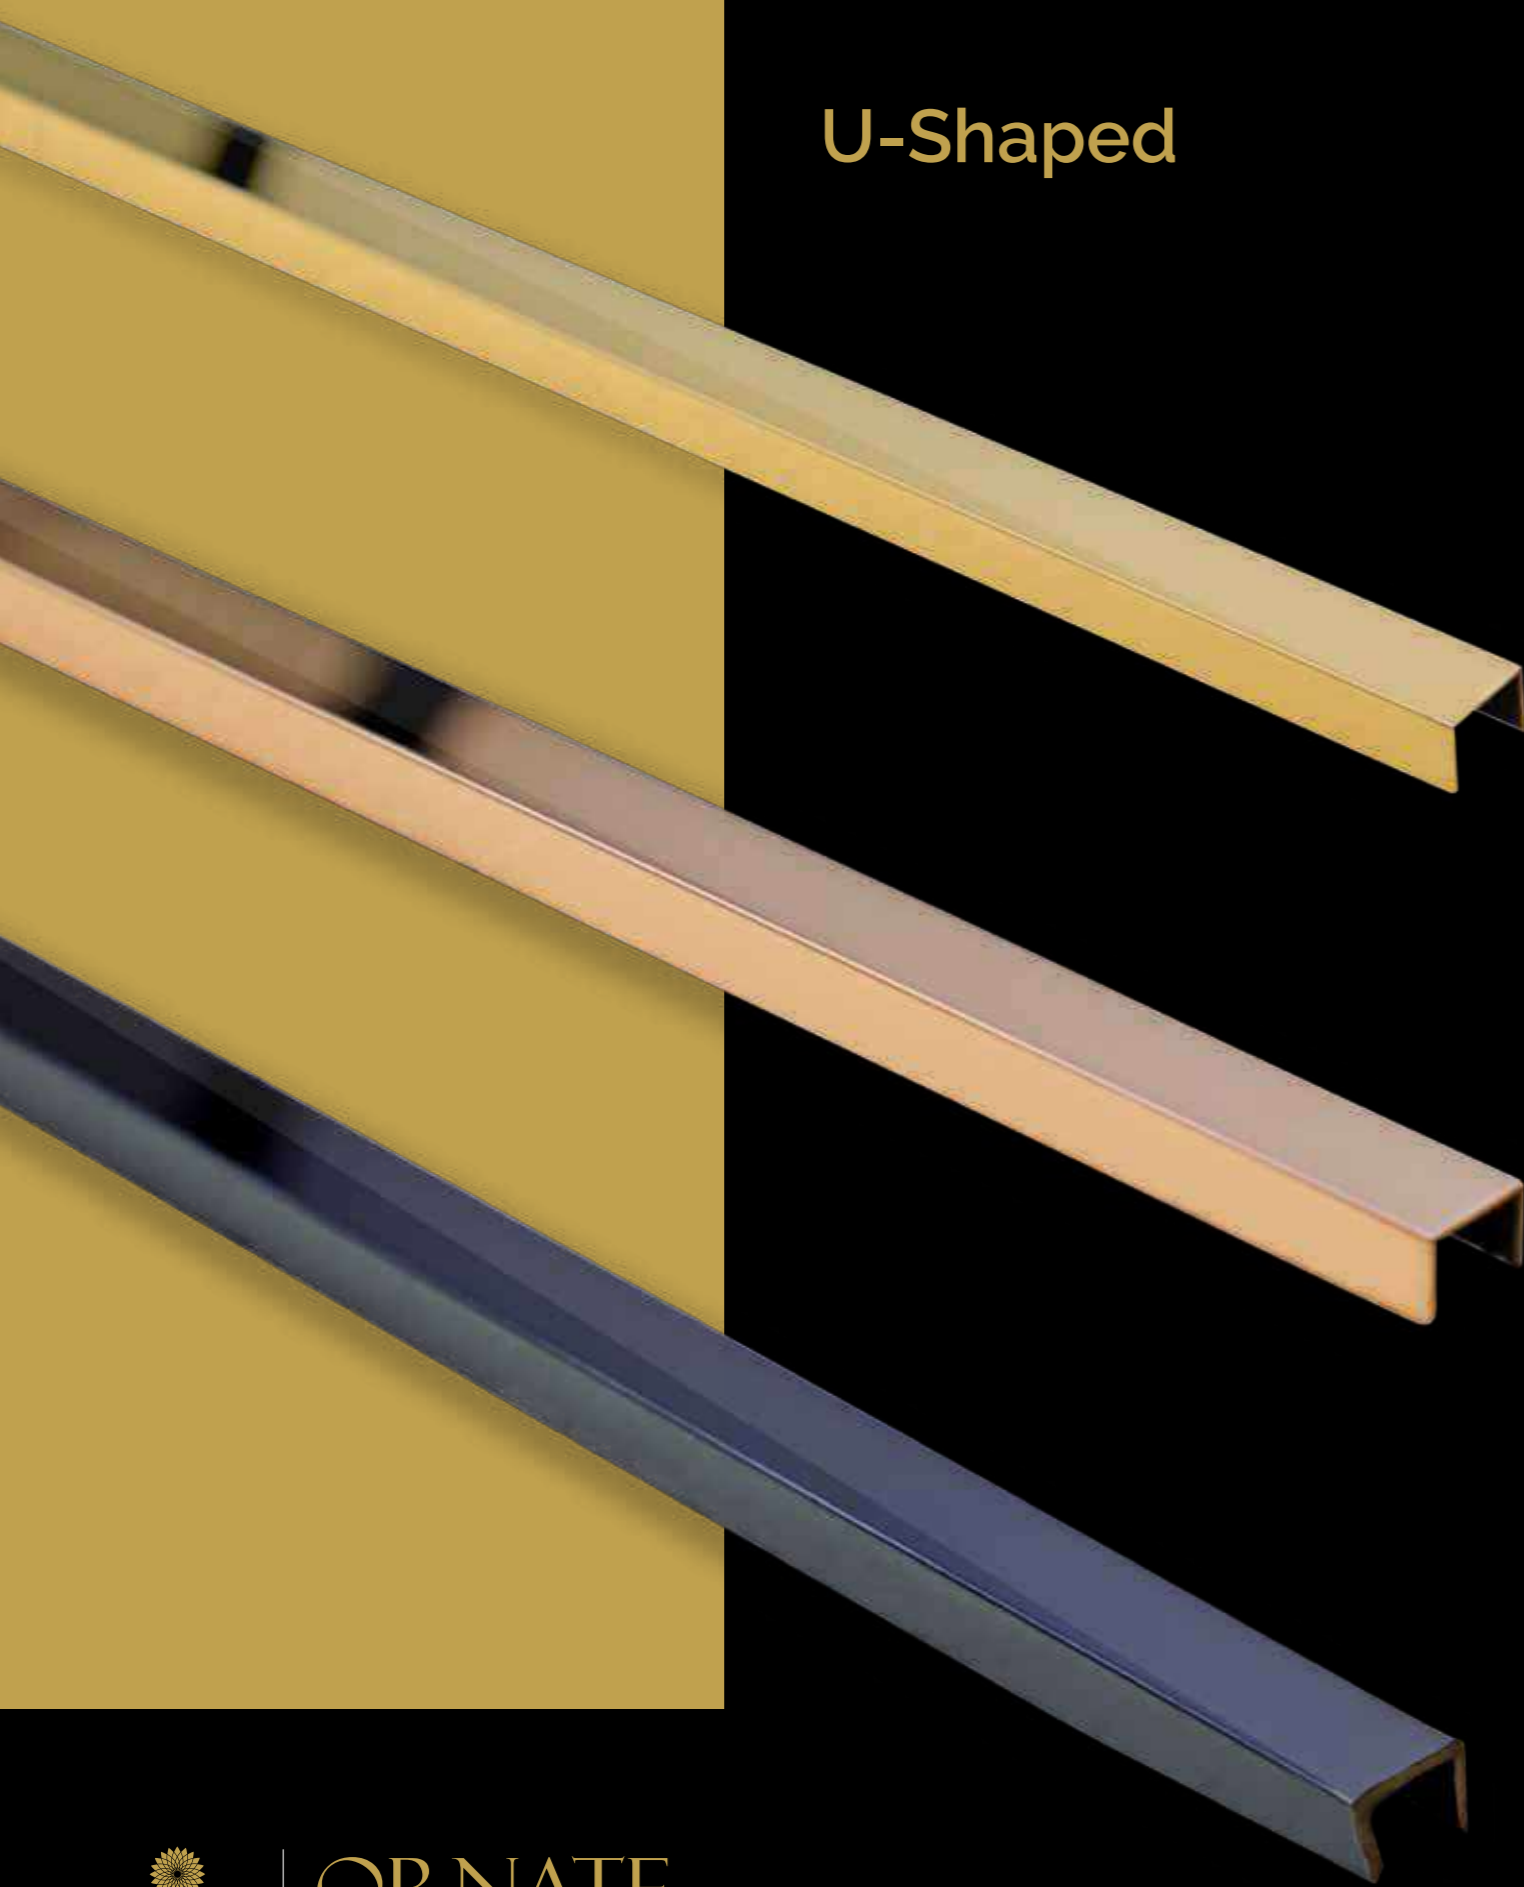

U-Shaped

Technical Details

Shaped	U-Shaped
Size	12mm

Gold Mirror