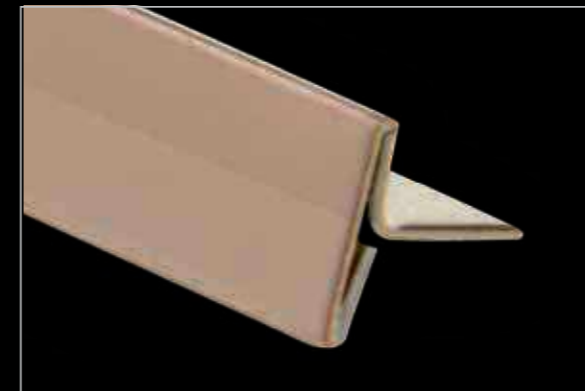

Rosegold Brush

Black Mirror

Graphite Brush

Blue Mirror

Champagne Brush

ORNATE
STAINLESS STEEL LUXE PROFILES

T-Shaped

Technical Details

Shaped	T-Shaped
Size	25mm

Gold Mirror

Gold Brush

Rosegold Mirror

Rosegold Brush

Silver Mirror

Antic Bronz Brush

ORNATE
STAINLESS STEEL LUXE PROFILES