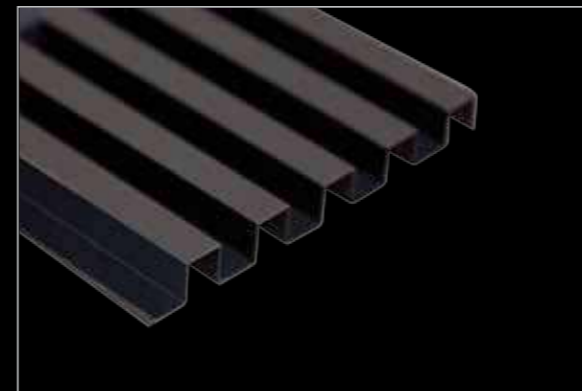

Rosegold Brush

ORNATE
STAINLESS STEEL LUXE PROFILES

Wave Shaped Panel

Wave-Shaped

Technical Details

Shaped	Wave-Shaped
Size	120mm

Gold Mirror

Rosegold Mirror