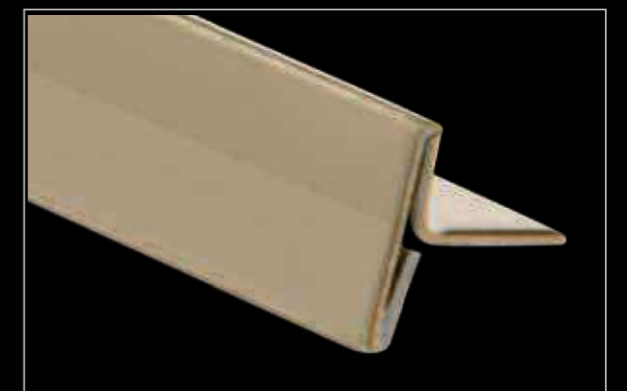

Shaped	T-Shaped
Size	25mm

Gold Mirror

Gold Brush

Rosegold Mirror

Rosegold Brush

Silver Mirror

Antic Bronz Brush

ORNATE
STAINLESS STEEL LUXE PROFILES

T-Shaped

Technical Details

Shaped T-Shaped
Size 32mm

Gold Mirror

Gold Brush

Rosegold Mirror

Rosegold Brush

ORNATE
STAINLESS STEEL LUXE PROFILES