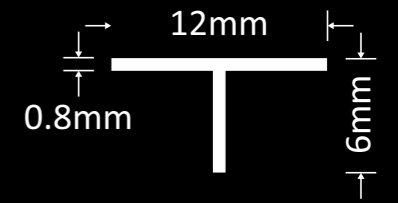

T-Shaped Profile

T-Shaped

Technical Details

Shaped	T-Shaped
Size	6mm

Gold Mirror

Rosegold Mirror

Black Mirror

T-Shaped

Technical Details

Shaped	T-Shaped
Size	8mm

Gold Mirror

Rosegold Mirror

Black Mirror

Blue Mirror

Champagne Brush

Rosegold Brush

T-Shaped

Technical Details

Shaped	T-Shaped
Size	12mm

Gold Mirror

Gold Brush

Rosegold Mirror

Rosegold Brush

Silver Mirror

Technical Details

Shaped	U-Shaped
Size	12mm

Gold Mirror

Rosegold Mirror

Silver Mirror

U-Shaped

Technical Details

Shaped	U-Shaped
Size	18mm