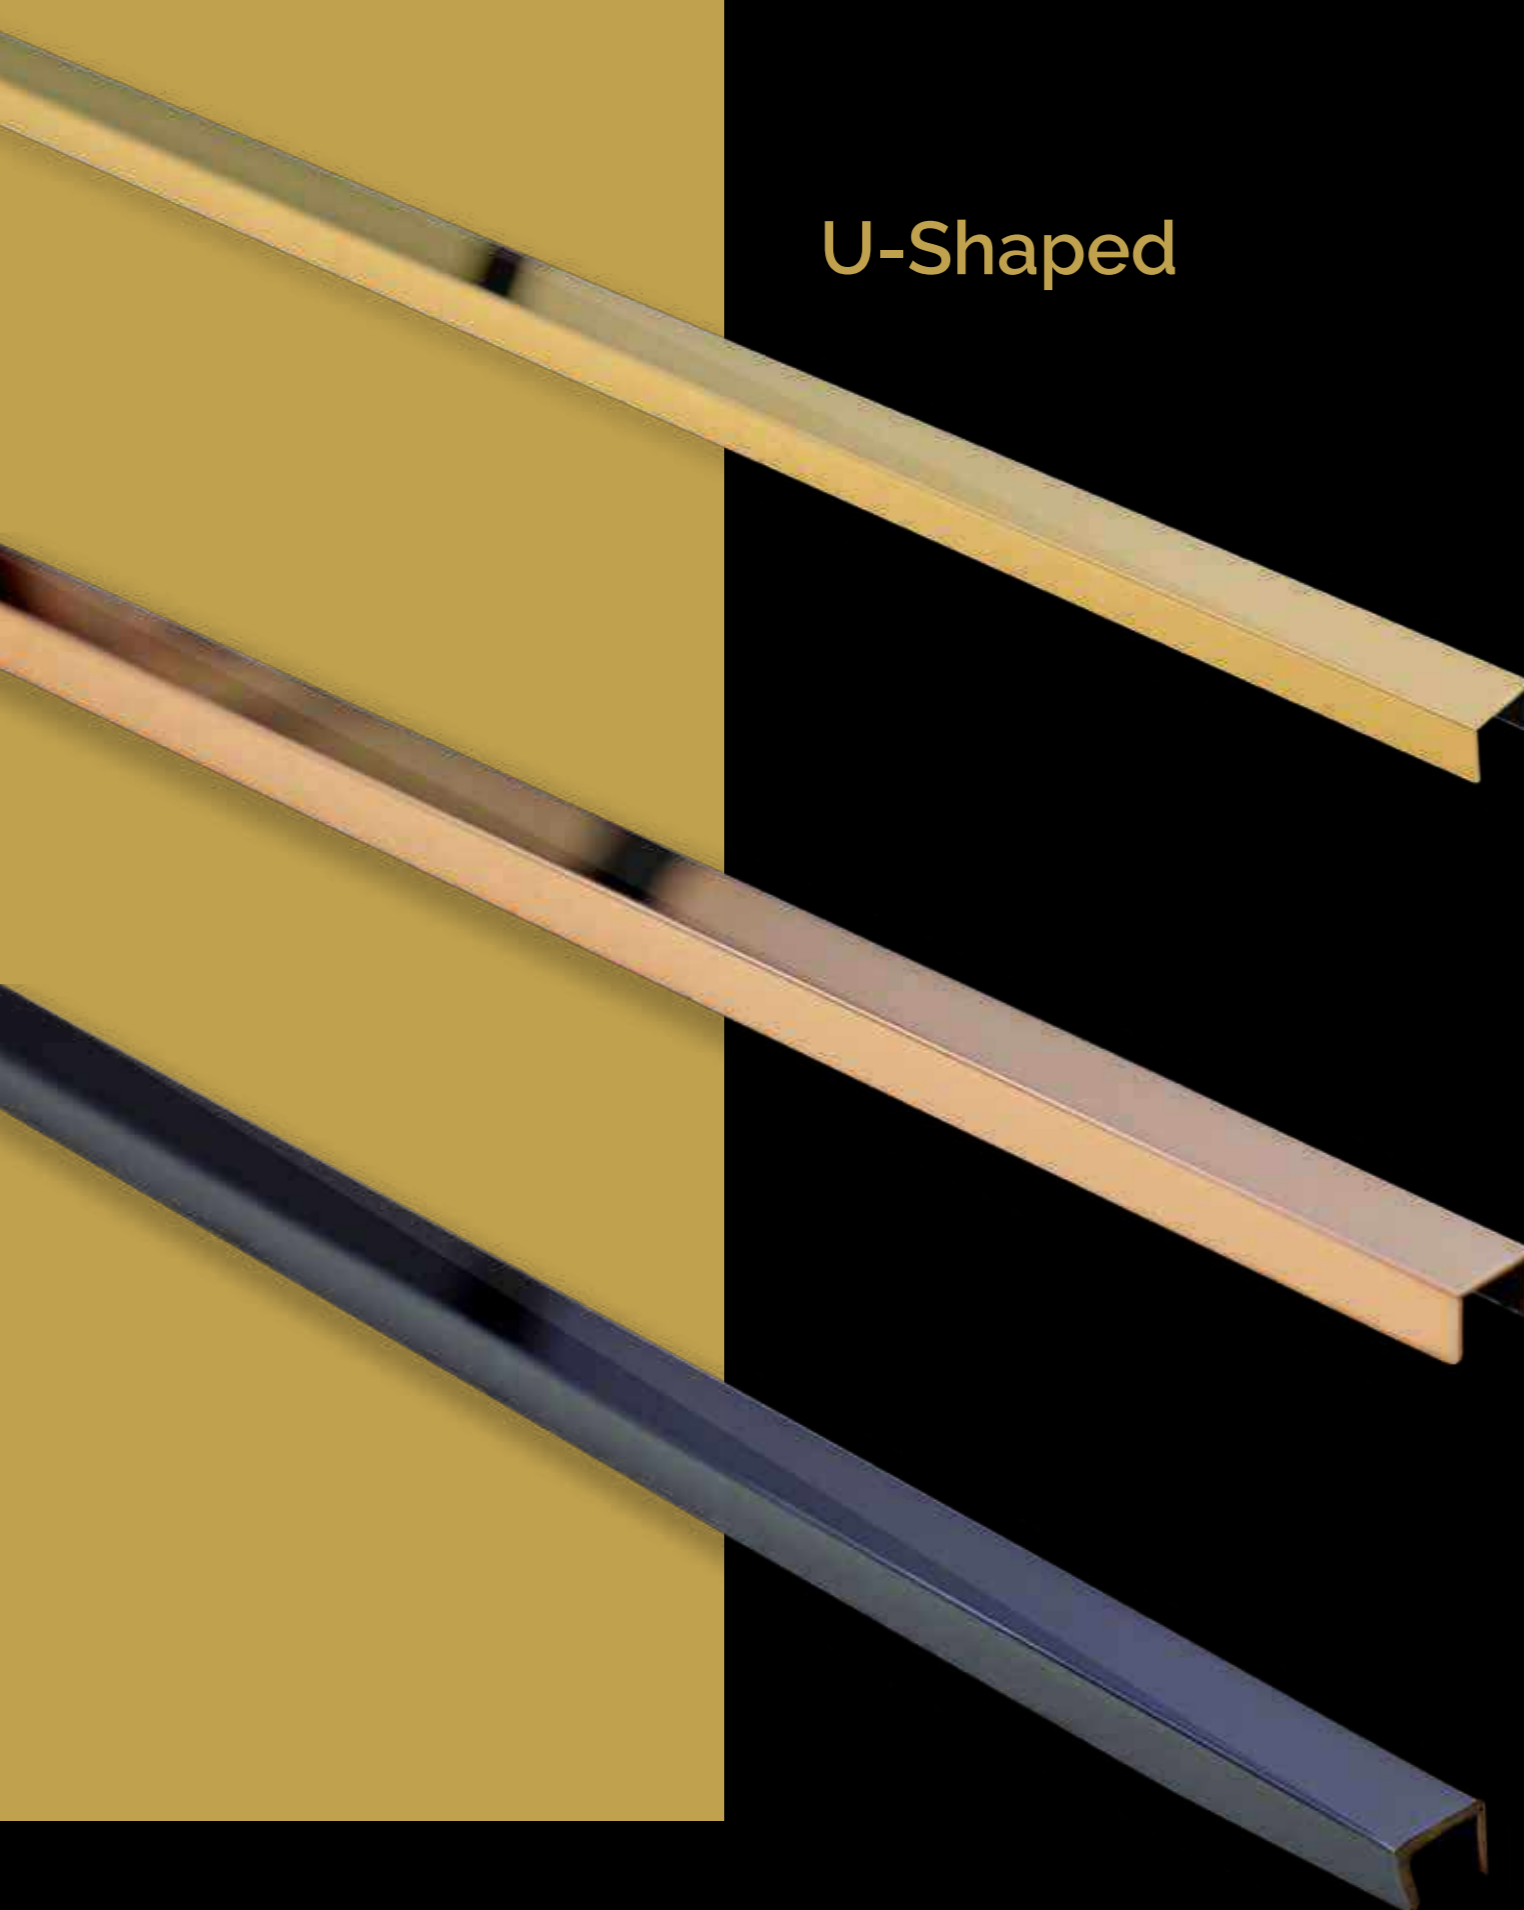

U-Shaped

Technical Details

Shaped	U-Shaped
Size	8mm

Gold Mirror