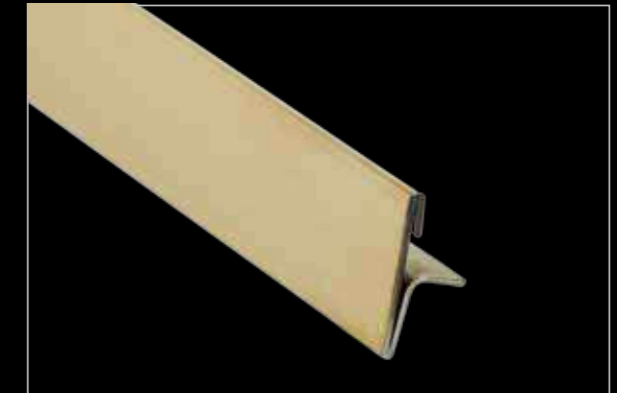

T-Shaped

Technical Details

Shaped	T-Shaped
Size	12mm

Gold Mirror

Gold Brush

Rosegold Mirror

Rosegold Brush

Silver Mirror