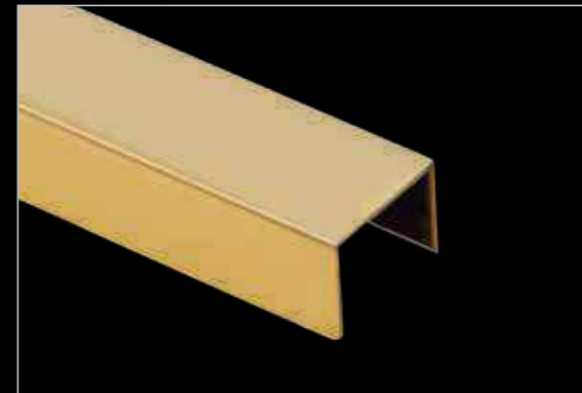

Technical Details

Shaped	U-Shaped
Size	12mm

Gold Mirror

Rosegold Mirror

Silver Mirror

U-Shaped

Technical Details

Shaped	U-Shaped
Size	18mm