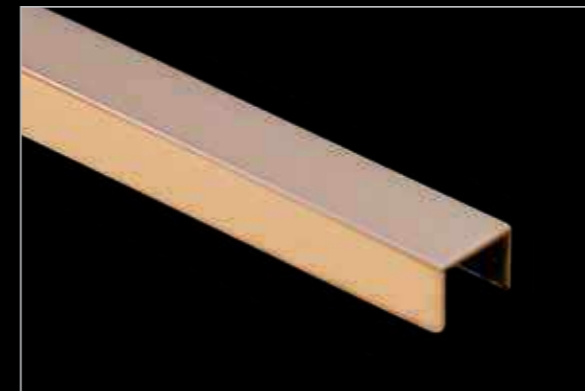

Rosegold Mirror