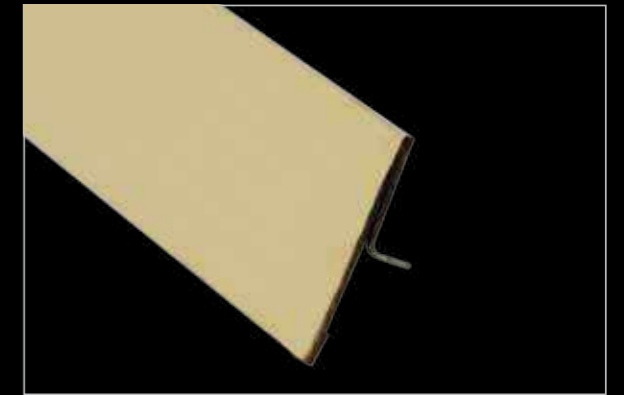

T-Shaped

Technical Details

Shaped T-Shaped
Size 32mm

Gold Brush