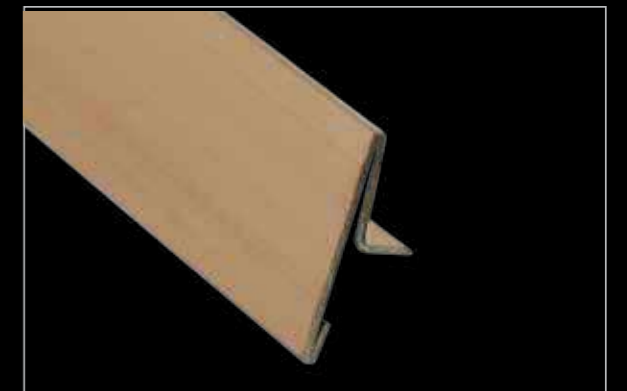

Shaped	T-Shaped
Size	25mm

Gold Mirror

Gold Brush

Rosegold Mirror

Rosegold Brush

Silver Mirror

Antic Bronz Brush

ORNATE
STAINLESS STEEL LUXE PROFILES