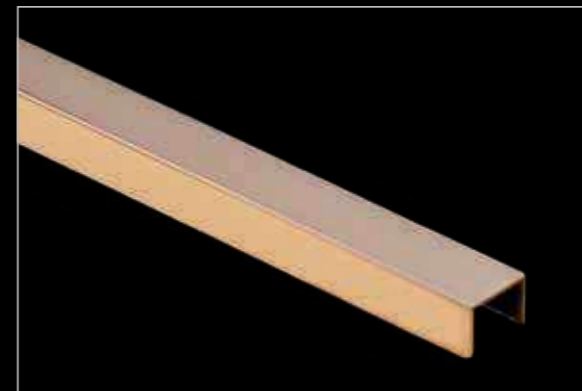

U-Shaped Profile

U-Shaped

Technical Details

Shaped	U-Shaped
Size	8mm

Gold Mirror

Rosegold Mirror

Black Mirror

U-Shaped