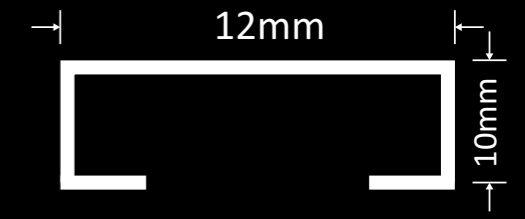

Technical Details

Shaped	U-Shaped
Size	12mm

Gold Mirror

Rosegold Mirror

Silver Mirror

U-Shaped

Technical Details

Shaped	U-Shaped
Size	18mm

Gold Mirror

Rosegold Mirror

Crystal Studded Profile

Technical Details

Shaped

Size 12mm

OP1233 Gold

OP1233 Silver