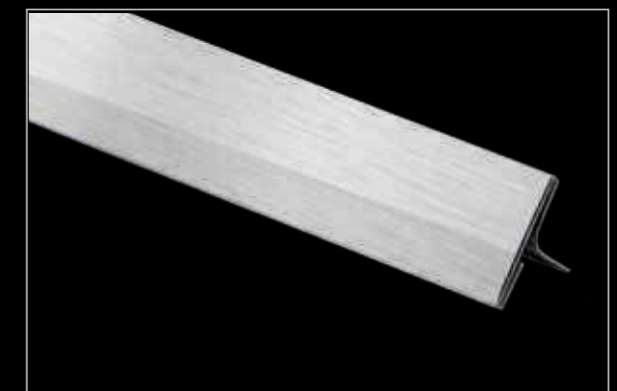

T-Shaped

Technical Details

Shaped	T-Shaped
Size	12mm

Gold Mirror

Gold Brush

Rosegold Mirror

Rosegold Brush

Silver Mirror