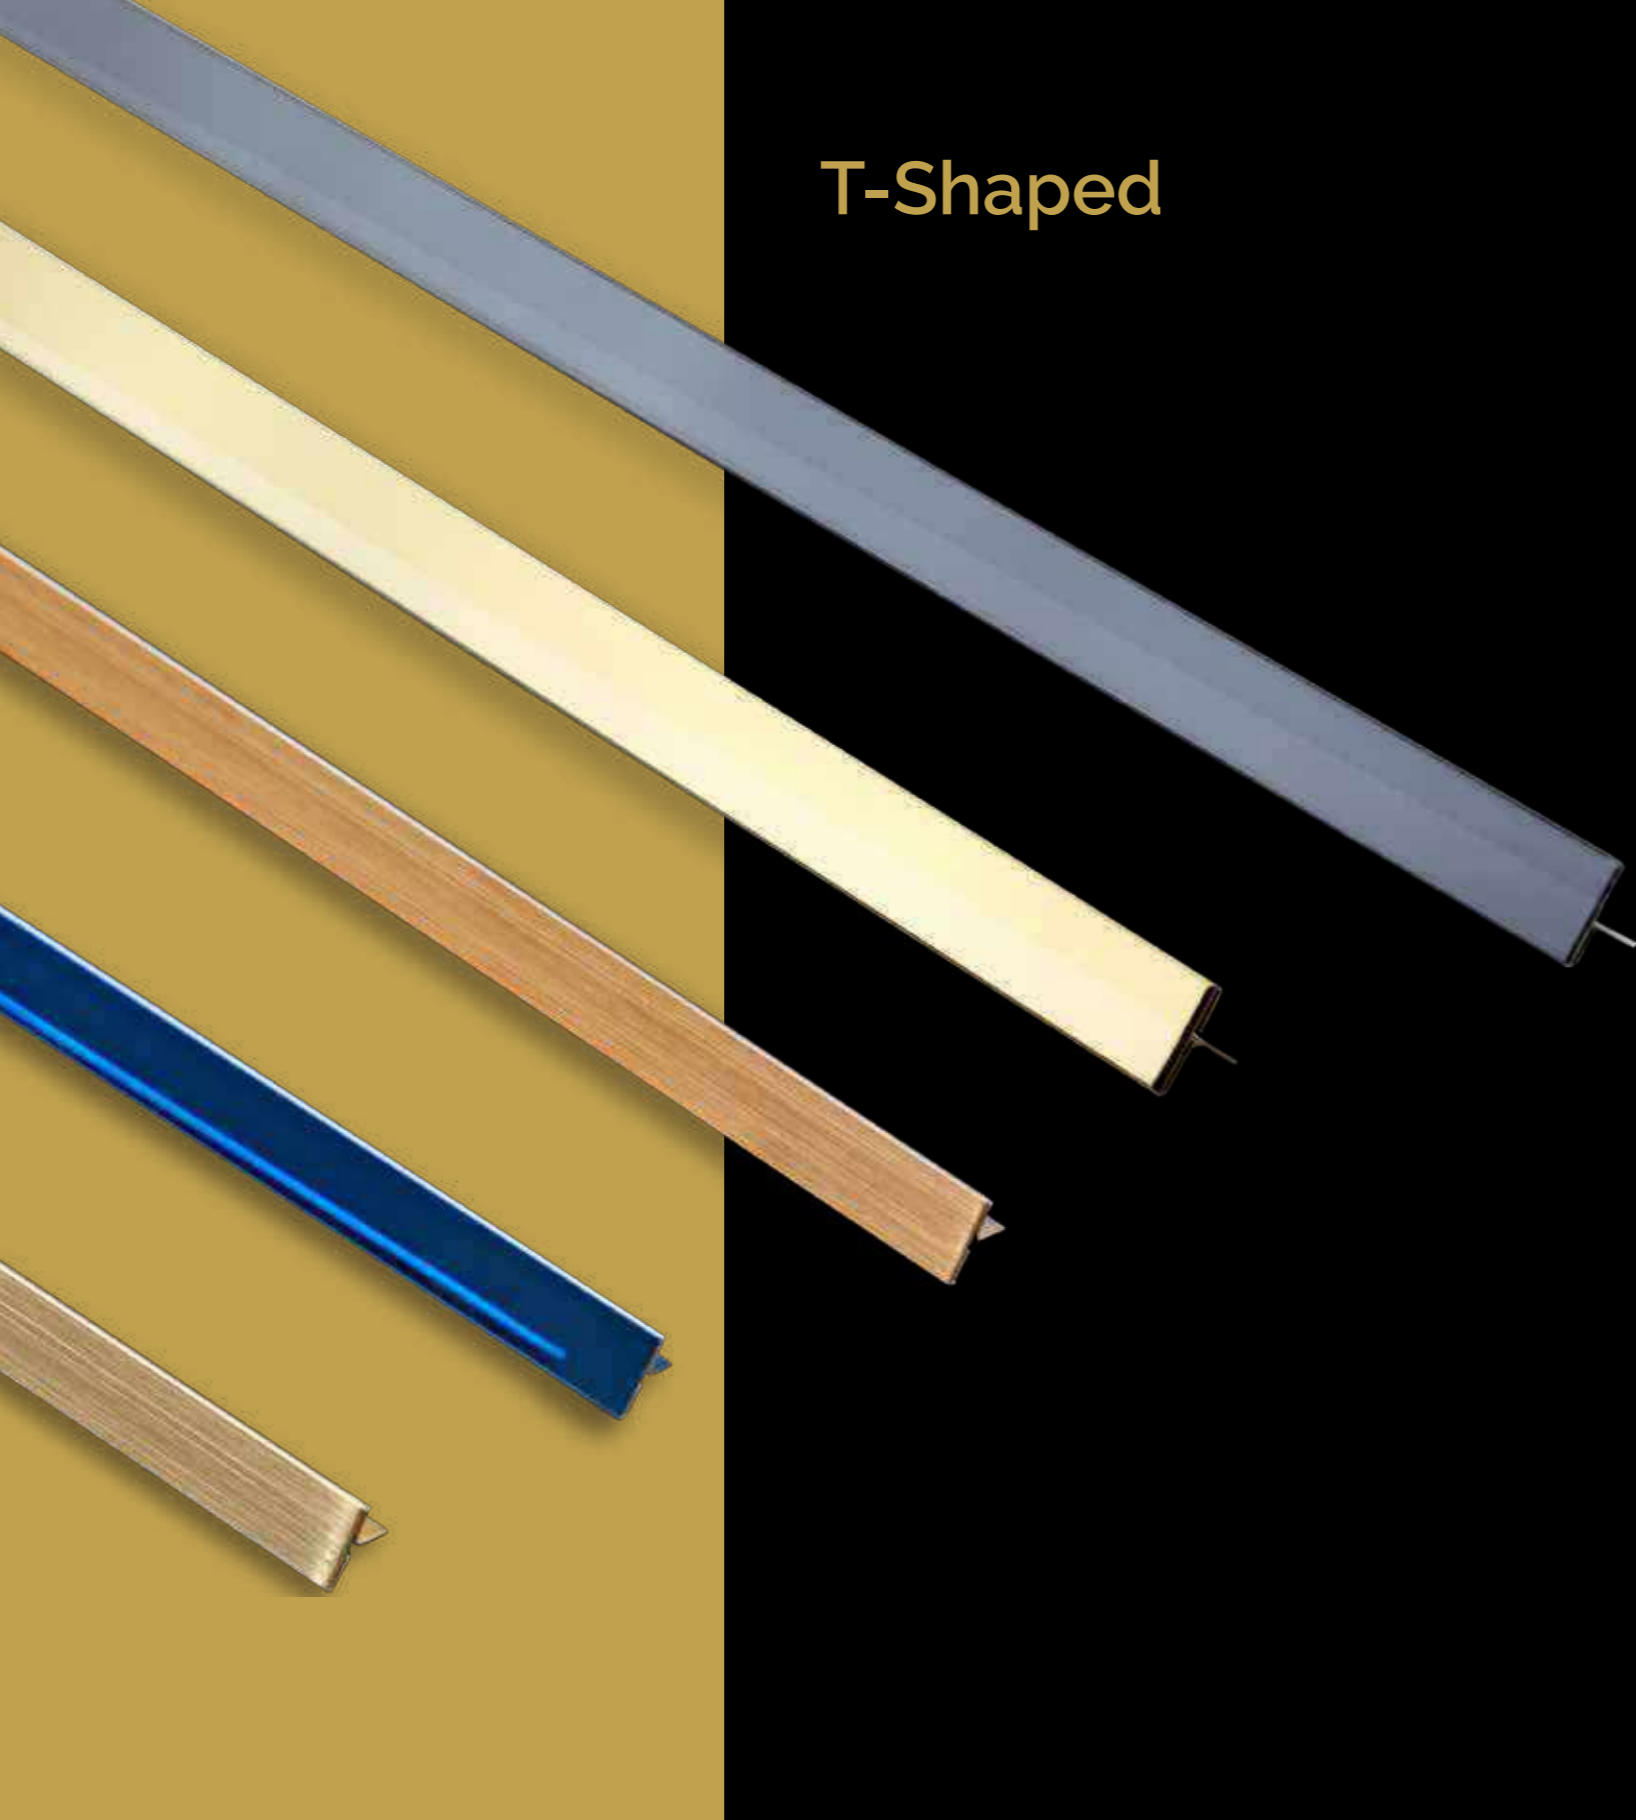

T-Shaped Profile

T-Shaped

Technical Details

Shaped	T-Shaped
Size	6mm

Gold Mirror

Rosegold Mirror

Black Mirror

T-Shaped