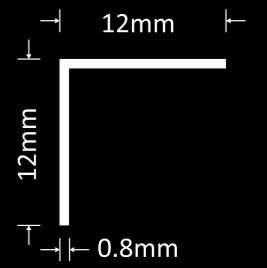

Technical Details

Shaped	U-Shaped
Size	12mm

Gold Mirror

Rosegold Mirror

Silver Mirror

U-Shaped

Technical Details

Shaped	U-Shaped
Size	18mm

Gold Mirror

Rosegold Mirror

Crystal Studded Profile

Technical Details

Shaped

Size 12mm

OP1233 Gold

OP1233 Silver

ORNATE
STAINLESS STEEL LUXE PROFILES

L-Shaped Profile

L-Shaped

Technical Details

Shaped	L-Shaped
Size	12mm

Gold Mirror

Rosegold Mirror

Gold Brush