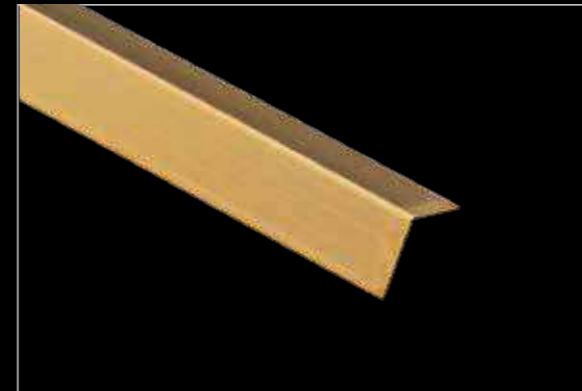

ORNATE
STAINLESS STEEL LUXE PROFILES

L-Shaped Profile

L-Shaped

Technical Details

Shaped	L-Shaped
Size	12mm

Gold Mirror

Rosegold Mirror

Gold Brush