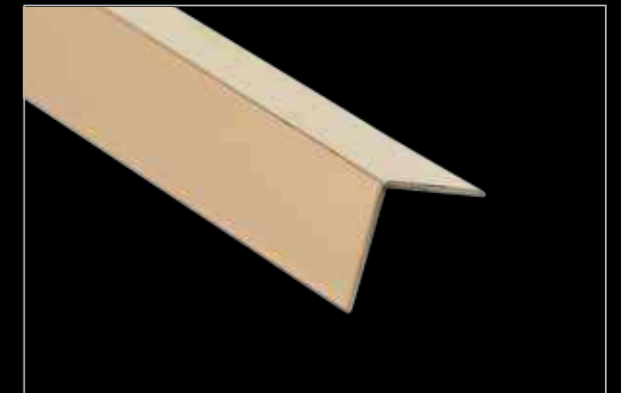

Rosegold Brush

ORNATE
STAINLESS STEEL LUXE PROFILES

L-Shaped

Technical Details

Shaped	L-Shaped
Size	18mm

Gold Mirror

Rosegold Mirror

Gold Brush