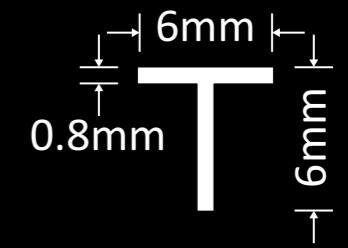

T-Shaped Profile

T-Shaped

Technical Details

Shaped	T-Shaped
Size	6mm

Gold Mirror

Rosegold Mirror

Black Mirror

T-Shaped

Technical Details

Shaped	U-Shaped
Size	12mm

Gold Mirror

Rosegold Mirror

Silver Mirror

U-Shaped

Technical Details

Shaped	U-Shaped
Size	18mm