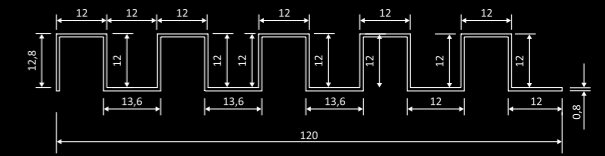

Rosegold Brush

ORNATE
STAINLESS STEEL LUXE PROFILES

Wave Shaped Panel

Wave-Shaped

Technical Details

Shaped	Wave-Shaped
Size	120mm

Gold Mirror

Rosegold Mirror