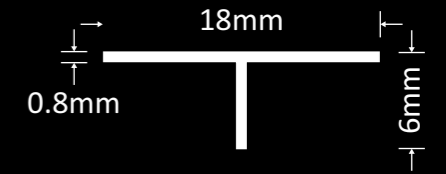

T-Shaped

Technical Details

Shaped	T-Shaped
Size	12mm

Gold Mirror

Gold Brush

Rosegold Mirror

Rosegold Brush

Silver Mirror

Silver Brush

ORNATE
STAINLESS STEEL LUXE PROFILES

T-Shaped

Technical Details

Shaped	T-Shaped
Size	18mm

Gold Mirror

Gold Brush

Rosegold Mirror