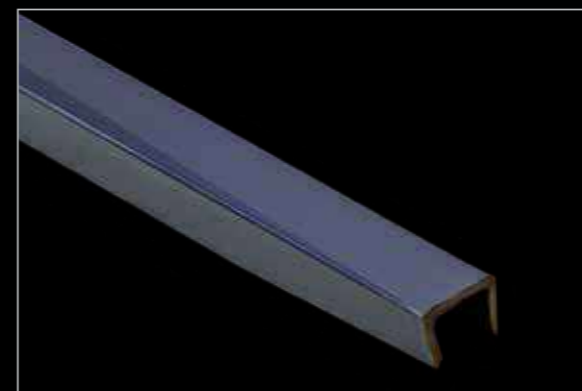

U-Shaped Profile

U-Shaped

Technical Details

Shaped	U-Shaped
Size	8mm

Gold Mirror

Rosegold Mirror

Black Mirror

U-Shaped