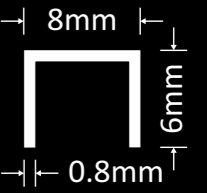

T-Shaped

Technical Details

Shaped T-Shaped
Size 32mm

Gold Mirror

Gold Brush

Rosegold Mirror

Rosegold Brush

ORNATE
STAINLESS STEEL LUXE PROFILES

U-Shaped Profile

U-Shaped

Technical Details

Shaped	U-Shaped
Size	8mm

Gold Mirror

Rosegold Mirror

Black Mirror

U-Shaped

Technical Details

Shaped	U-Shaped
Size	12mm

Gold Mirror

Rosegold Mirror

Silver Mirror

U-Shaped

Technical Details

Shaped	U-Shaped
Size	18mm