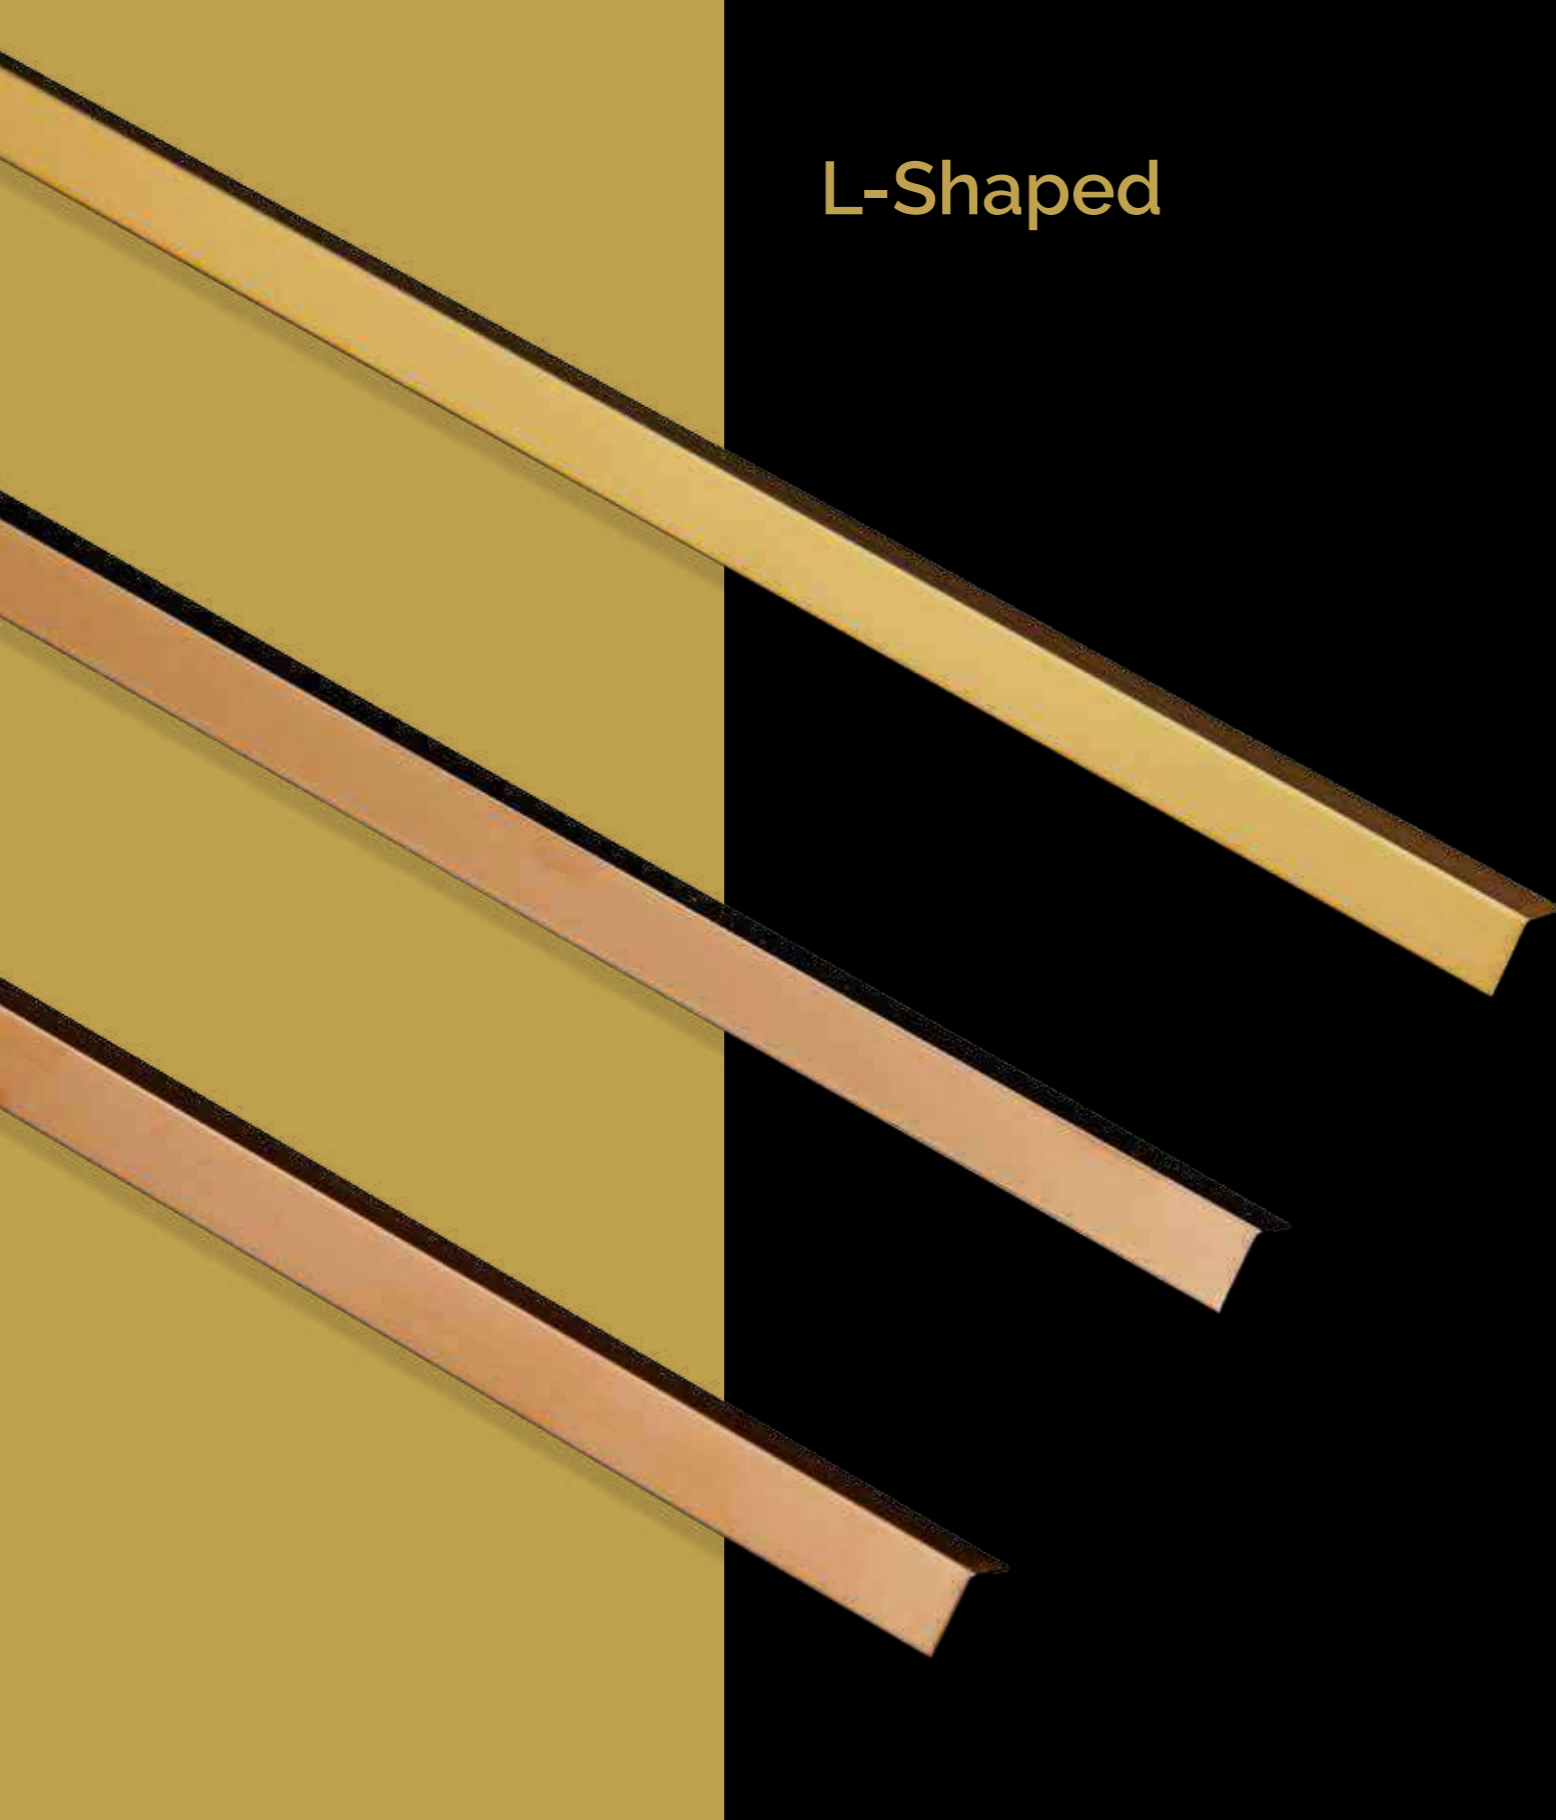

ORNATE
STAINLESS STEEL LUXE PROFILES

L-Shaped Profile

L-Shaped

Technical Details

Shaped	L-Shaped
Size	12mm

Gold Mirror

Rosegold Mirror

Gold Brush

Rosegold Brush

ORNATE
STAINLESS STEEL LUXE PROFILES

L-Shaped

Technical Details

Shaped	L-Shaped
Size	18mm

Gold Mirror

Rosegold Mirror

Gold Brush