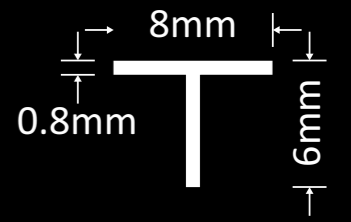

T-Shaped Profile

T-Shaped

Technical Details

Shaped	T-Shaped
Size	6mm

Gold Mirror

Rosegold Mirror

Black Mirror

T-Shaped

Technical Details

Shaped	T-Shaped
Size	8mm

Gold Mirror

Rosegold Mirror

Black Mirror

Blue Mirror

Champagne Brush

Rosegold Brush

Technical Details

Shaped	U-Shaped
Size	12mm

Gold Mirror

Rosegold Mirror

Silver Mirror

U-Shaped

Technical Details

Shaped	U-Shaped
Size	18mm