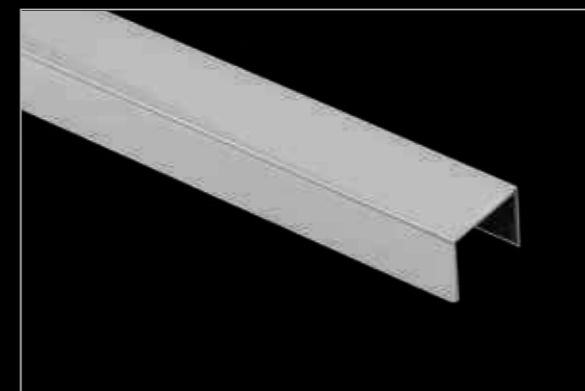

Technical Details

Shaped	U-Shaped
Size	12mm

Gold Mirror

Rosegold Mirror

Silver Mirror

U-Shaped

Technical Details

Shaped	U-Shaped
Size	18mm