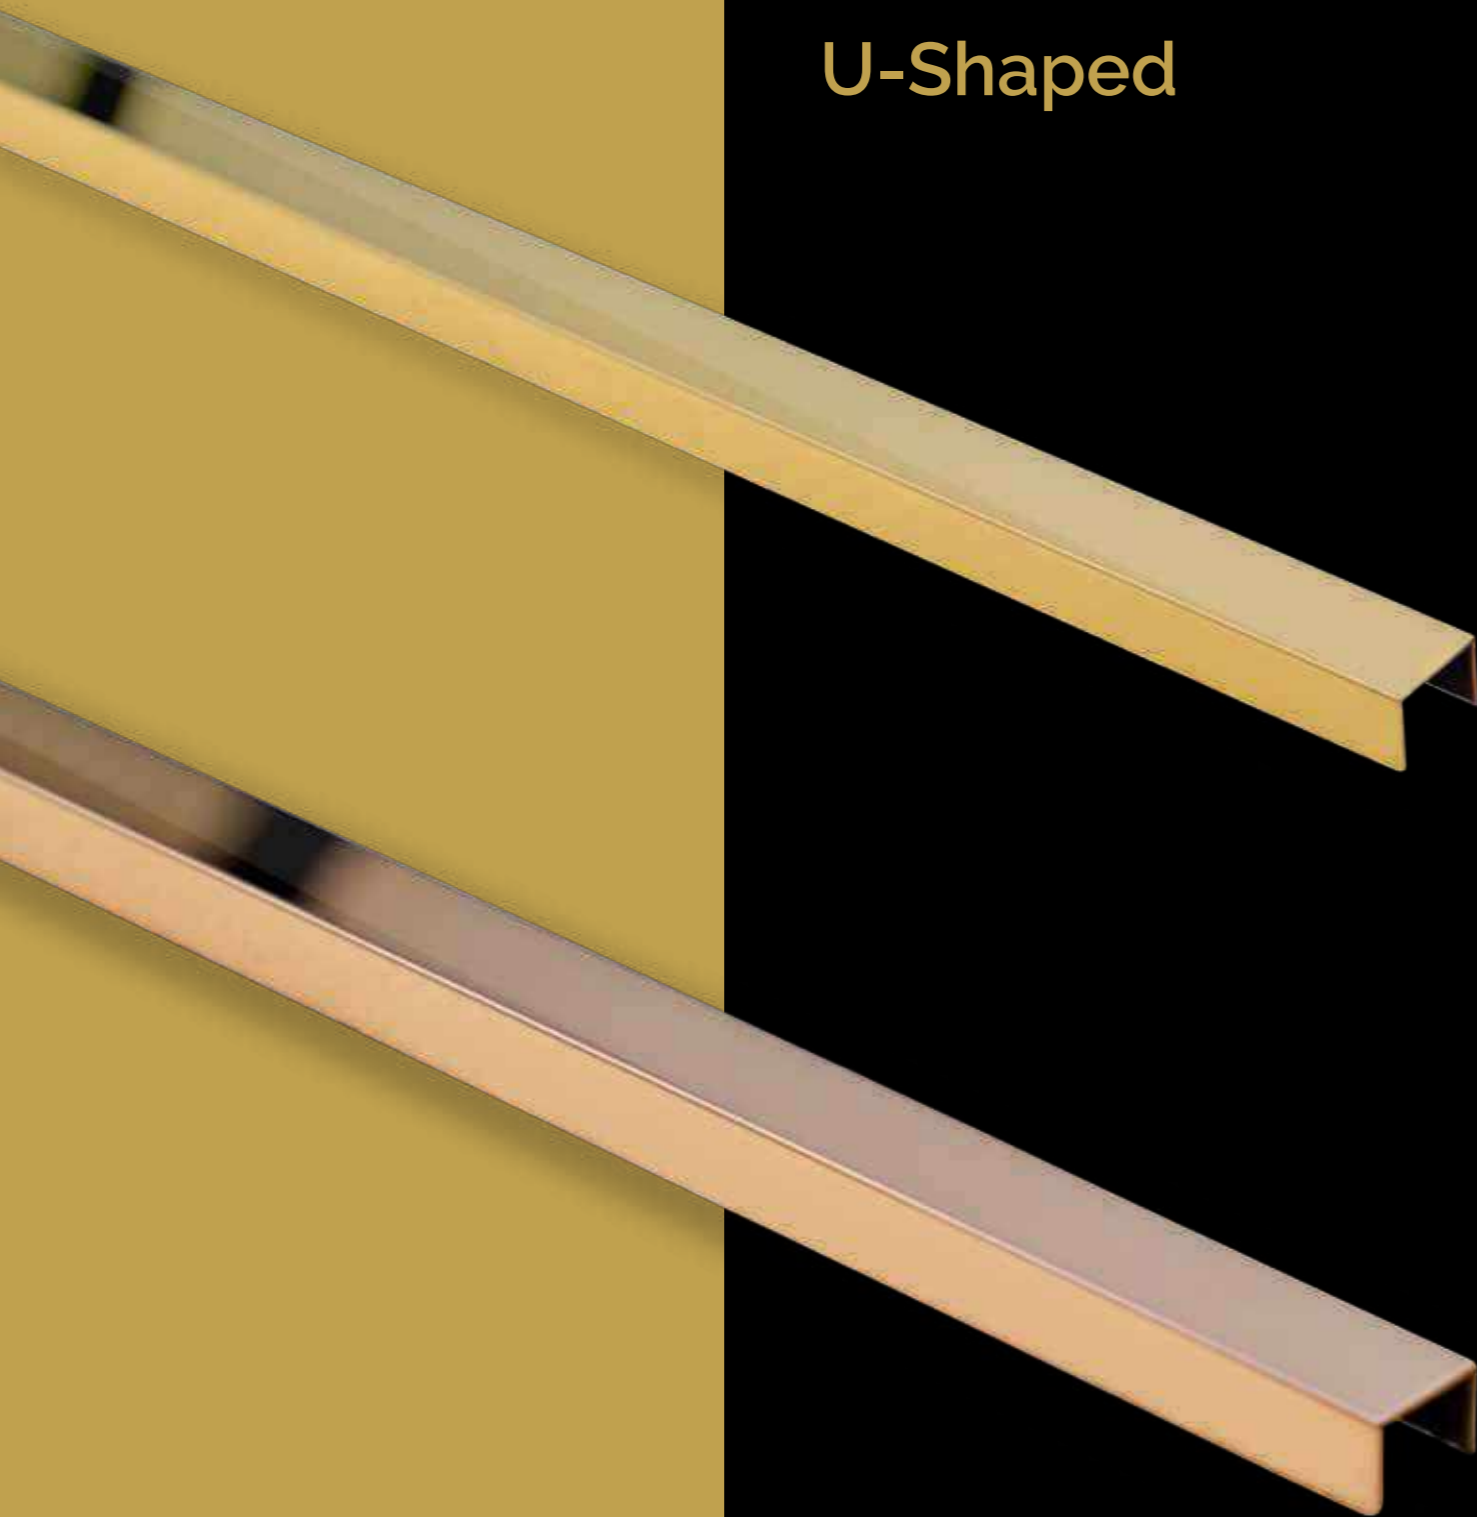

Technical Details

Shaped	U-Shaped
Size	12mm

Gold Mirror

Rosegold Mirror

Silver Mirror

U-Shaped

Technical Details

Shaped	U-Shaped
Size	18mm