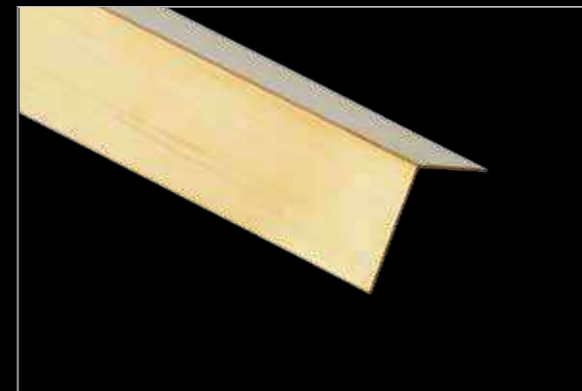

Rosegold Brush

ORNATE
STAINLESS STEEL LUXE PROFILES

L-Shaped

Technical Details

Shaped	L-Shaped
Size	18mm

Gold Mirror

Rosegold Mirror

Gold Brush