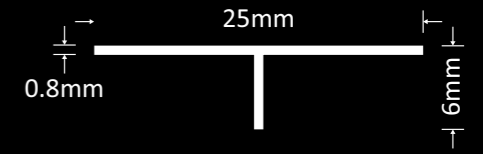

T-Shaped

Technical Details