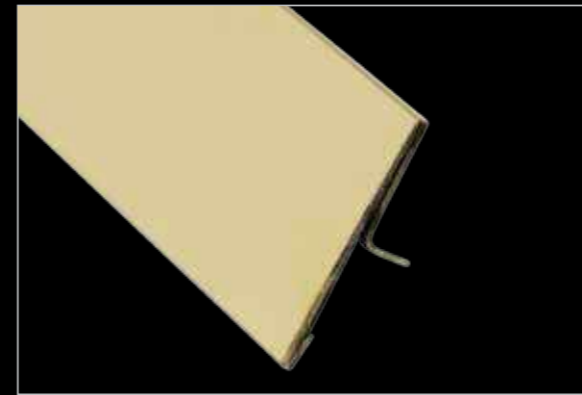

T-Shaped

Technical Details

Shaped T-Shaped
Size 32mm

Gold Mirror