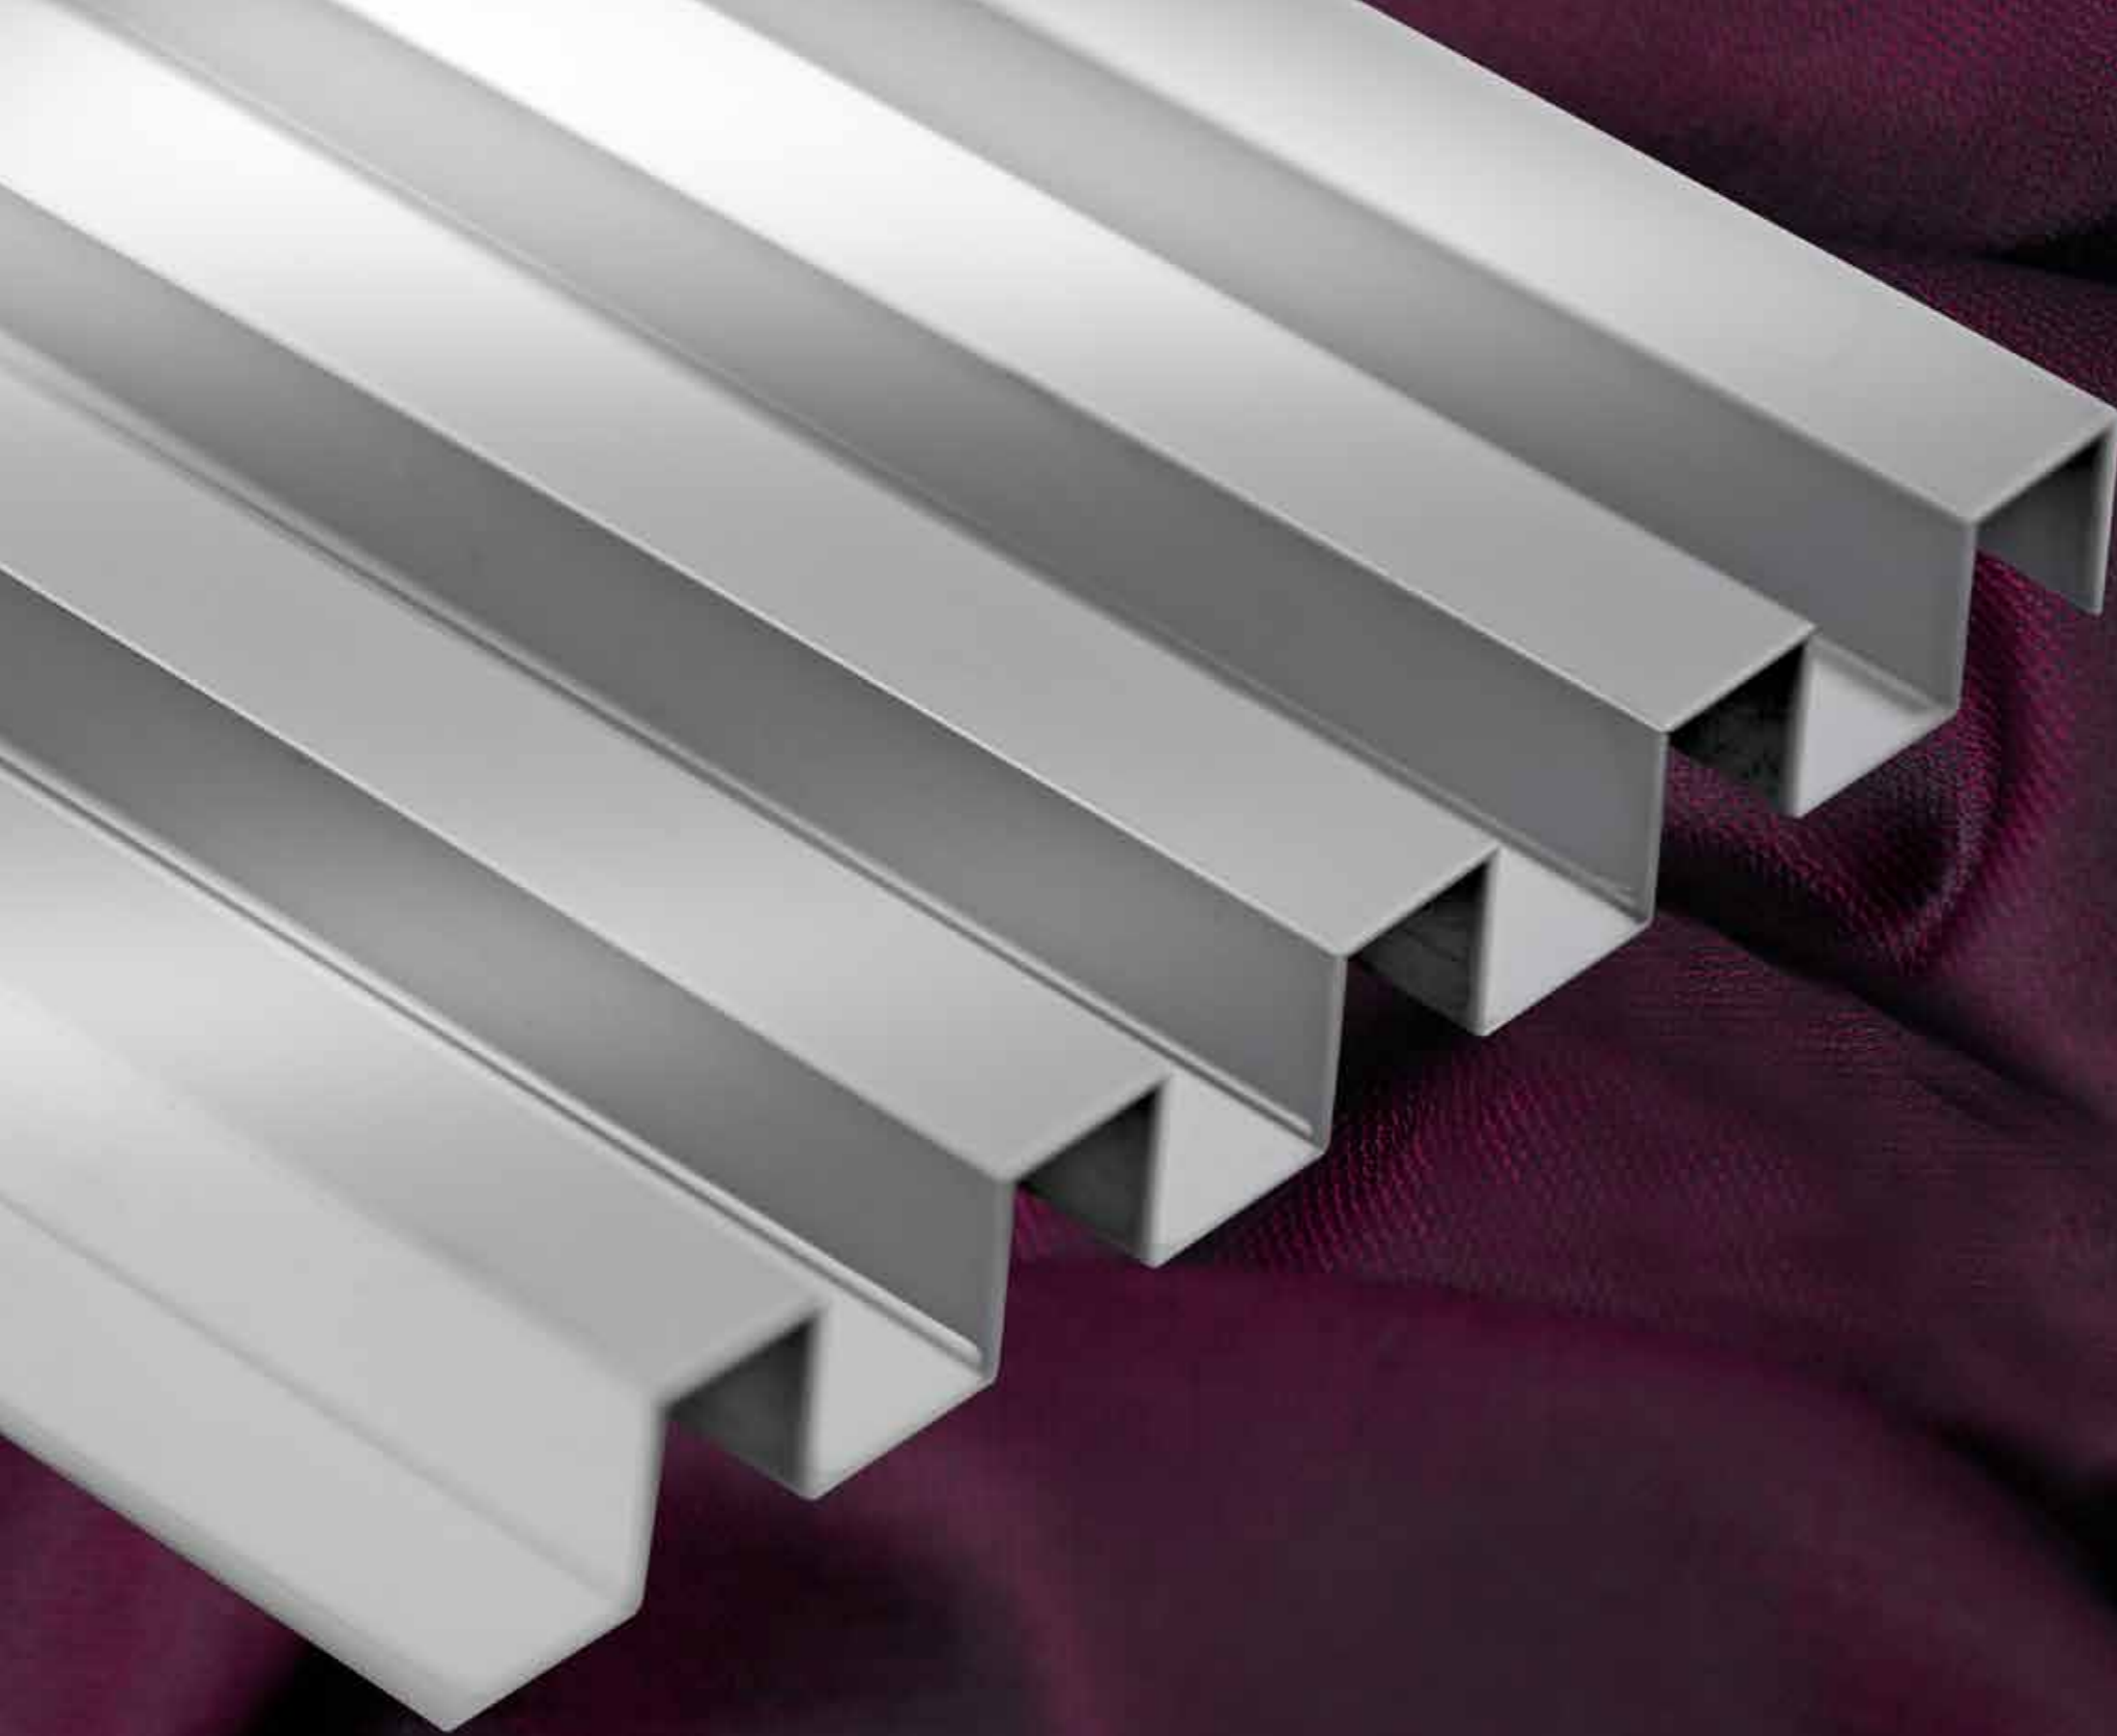

Rosegold Brush

ORNATE
STAINLESS STEEL LUXE PROFILES

L-Shaped

Technical Details

Shaped	L-Shaped
Size	18mm

Gold Mirror

Rosegold Mirror

Gold Brush

Rosegold Brush

ORNATE
STAINLESS STEEL LUXE PROFILES

Wave Shaped Panel

Wave-Shaped

Technical Details

Shaped	Wave-Shaped
Size	120mm

Gold Mirror

Rosegold Mirror