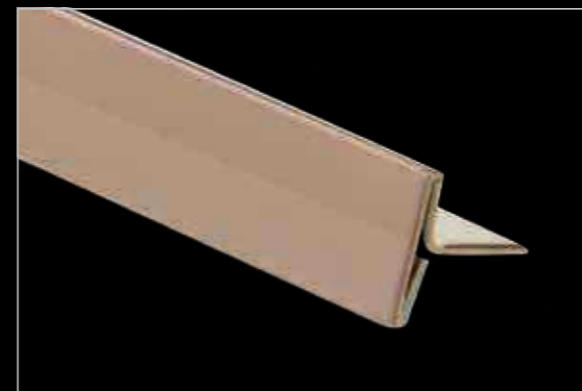

T-Shaped

Technical Details

Shaped	T-Shaped
Size	12mm

Gold Mirror

Gold Brush

Rosegold Mirror

Rosegold Brush

Silver Mirror