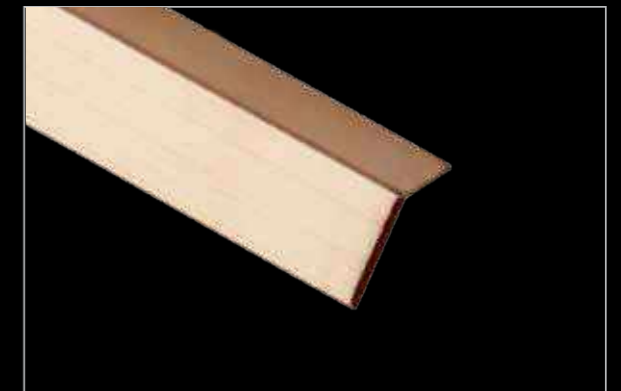

Rosegold Brush

ORNATE
STAINLESS STEEL LUXE PROFILES

L-Shaped

Technical Details

Shaped	L-Shaped
Size	18mm

Gold Mirror

Rosegold Mirror

Gold Brush