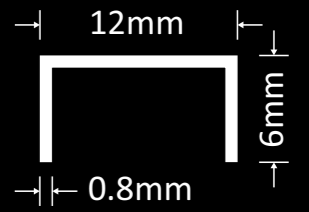

T-Shaped

Technical Details

Shaped T-Shaped
Size 32mm

Gold Mirror

Gold Brush

Rosegold Mirror

Rosegold Brush

ORNATE
STAINLESS STEEL LUXE PROFILES

U-Shaped Profile

U-Shaped

Technical Details

Shaped	U-Shaped
Size	8mm

Gold Mirror

Rosegold Mirror

Black Mirror

U-Shaped

Technical Details

Shaped	U-Shaped
Size	12mm

Gold Mirror

Rosegold Mirror

Silver Mirror

U-Shaped

Technical Details

Shaped	U-Shaped
Size	18mm