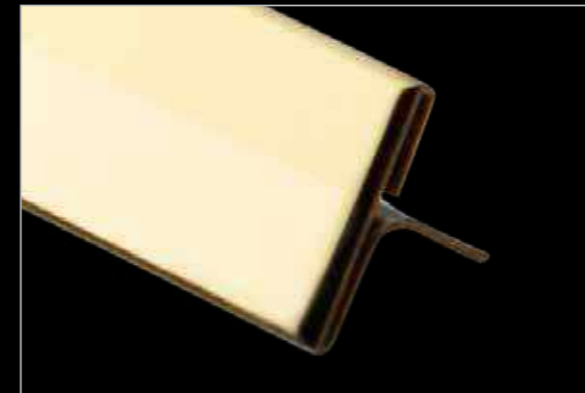

Rosegold Brush

Black Mirror

Graphite Brush

Blue Mirror

Champagne Brush

ORNATE
STAINLESS STEEL LUXE PROFILES

T-Shaped

Technical Details

Shaped	T-Shaped
Size	25mm

Gold Mirror

Gold Brush

Rosegold Mirror

Rosegold Brush

Silver Mirror

Antic Bronz Brush

ORNATE
STAINLESS STEEL LUXE PROFILES