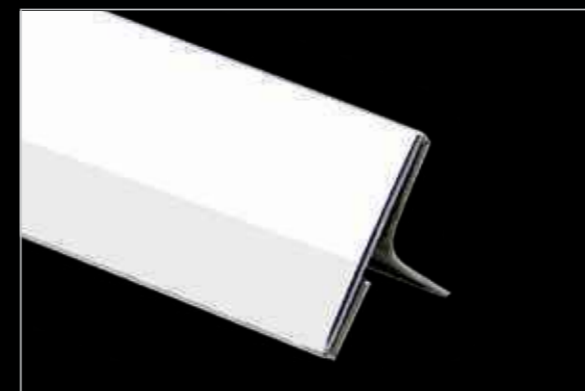

Shaped	T-Shaped
Size	25mm

Gold Mirror

Gold Brush

Rosegold Mirror

Rosegold Brush

Silver Mirror

Antic Bronz Brush

ORNATE
STAINLESS STEEL LUXE PROFILES