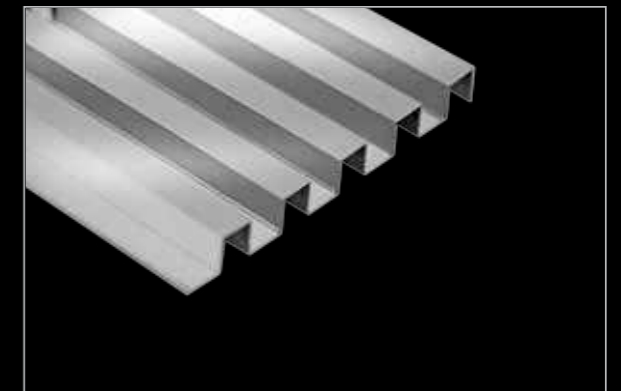

Silver Mirror