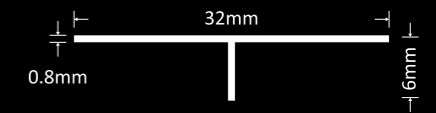

Shaped	T-Shaped
Size	25mm

Gold Mirror

Gold Brush

Rosegold Mirror

Rosegold Brush

Silver Mirror

Antic Bronz Brush

ORNATE
STAINLESS STEEL LUXE PROFILES

T-Shaped

Technical Details

Shaped T-Shaped
Size 32mm

Gold Mirror

Gold Brush

Rosegold Mirror

Rosegold Brush

ORNATE
STAINLESS STEEL LUXE PROFILES