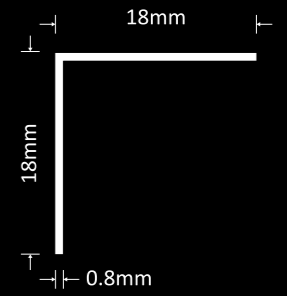

Technical Details

Shaped	U-Shaped
Size	12mm

Gold Mirror

Rosegold Mirror

Silver Mirror

U-Shaped

Technical Details

Shaped	U-Shaped
Size	18mm

Gold Mirror

Rosegold Mirror

Crystal Studded Profile

Technical Details

Shaped

Size 12mm

OP1233 Gold

OP1233 Silver

Rosegold Brush

ORNATE
STAINLESS STEEL LUXE PROFILES

L-Shaped

Technical Details

Shaped	L-Shaped
Size	18mm

Gold Mirror

Rosegold Mirror

Gold Brush

Rosegold Brush

ORNATE
STAINLESS STEEL LUXE PROFILES

Wave Shaped Panel

Wave-Shaped

Technical Details

Shaped	Wave-Shaped
Size	120mm

Gold Mirror

Rosegold Mirror