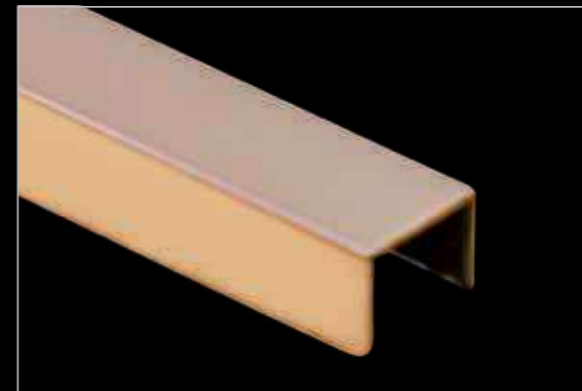

Rosegold Mirror